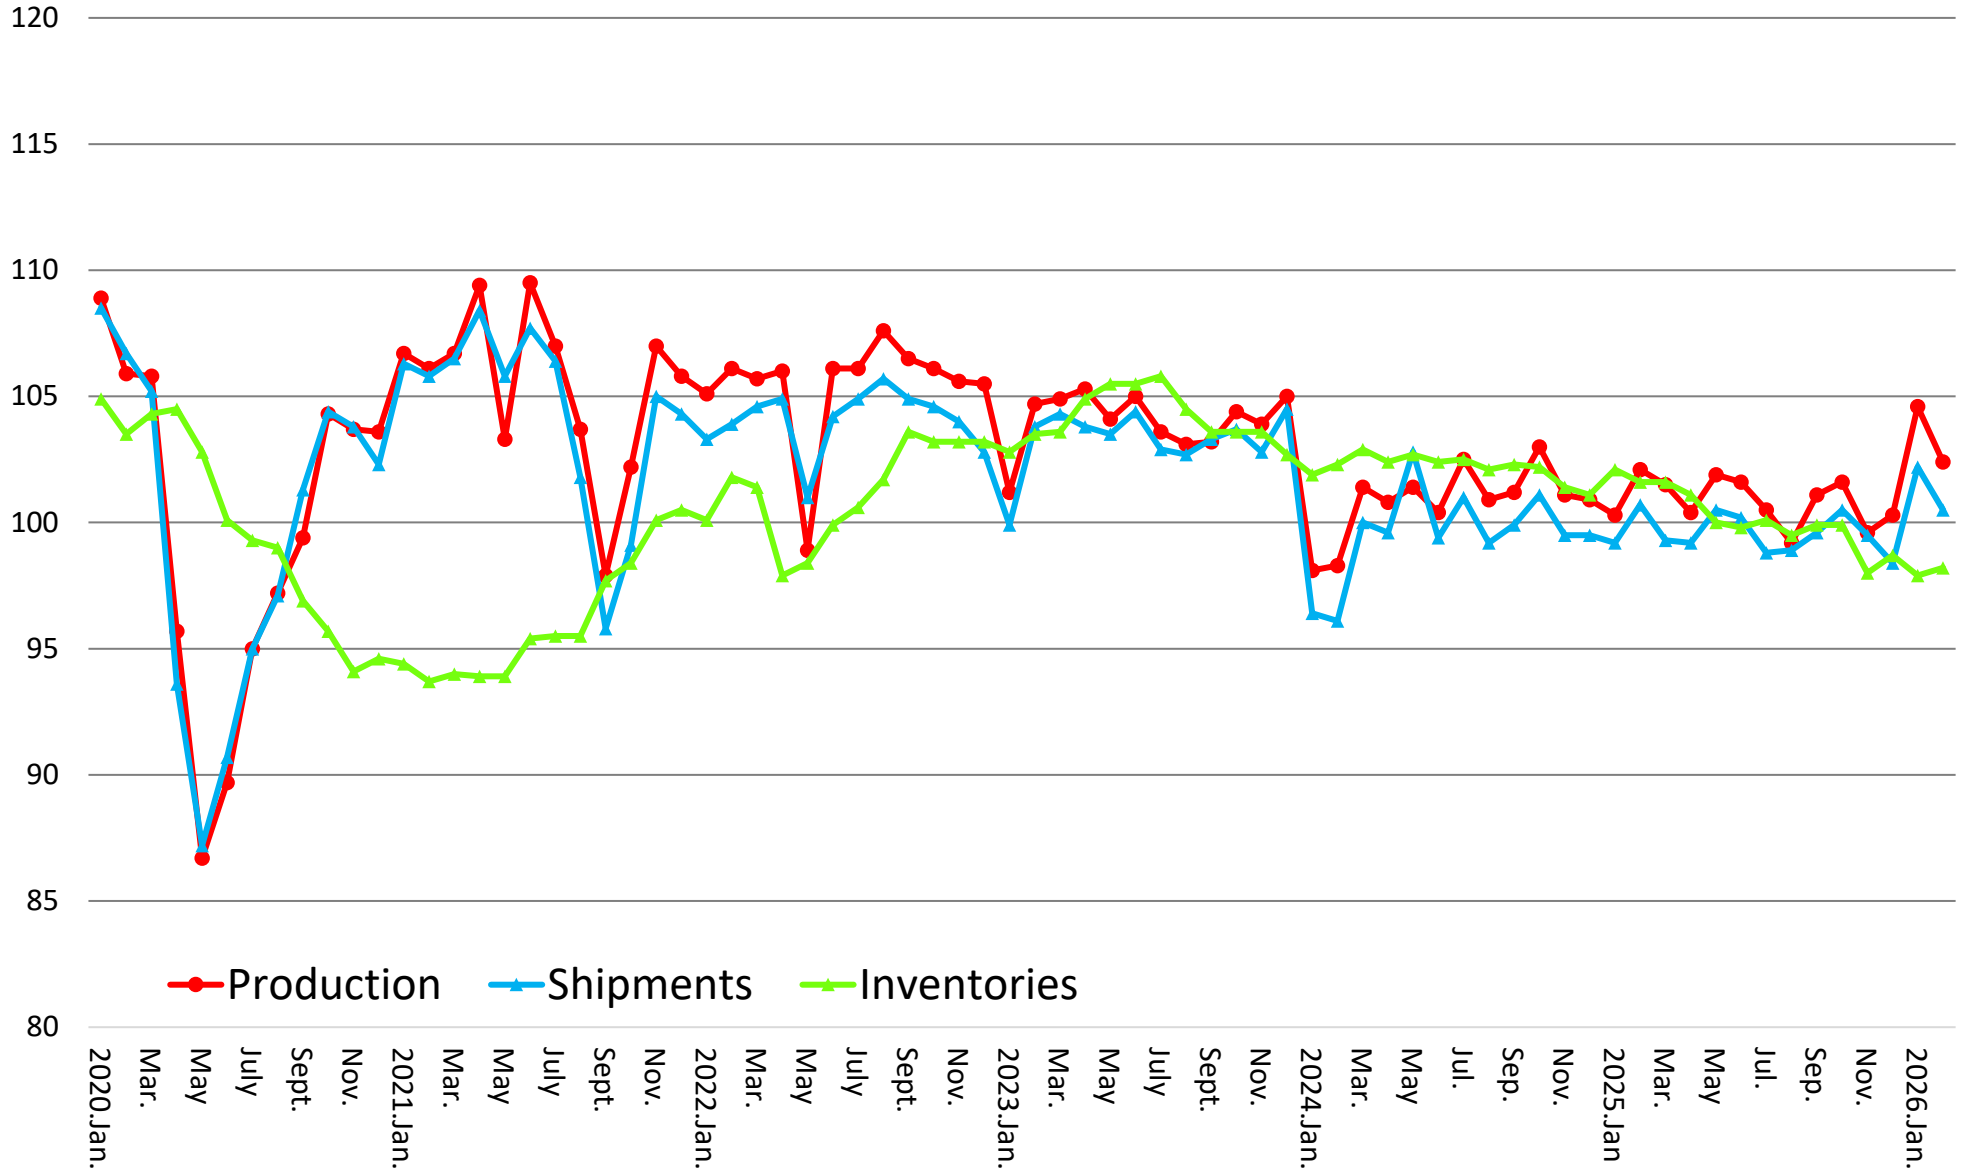

Production/Shipping/Inventory Index (Manufacturing)

(Source : Minister of Economy, Trade and Industry Indices of Industrial Production index,2020= 100)

Production/Shipping/Inventory Index (Chemicals excl. Medicine)

(Source : Minister of Economy, Trade and Industry Indices of Industrial Production index,2020= 100)

Production/Shipping/Inventory Index (Electronic parts and devices)

(Source : Minister of Economy, Trade and Industry Indices of Industrial Production index,2020= 100)

Production/Shipping/Inventory Index (Transport equipment)

(Source : Minister of Economy, Trade and Industry Indices of Industrial Production index,2020= 100)