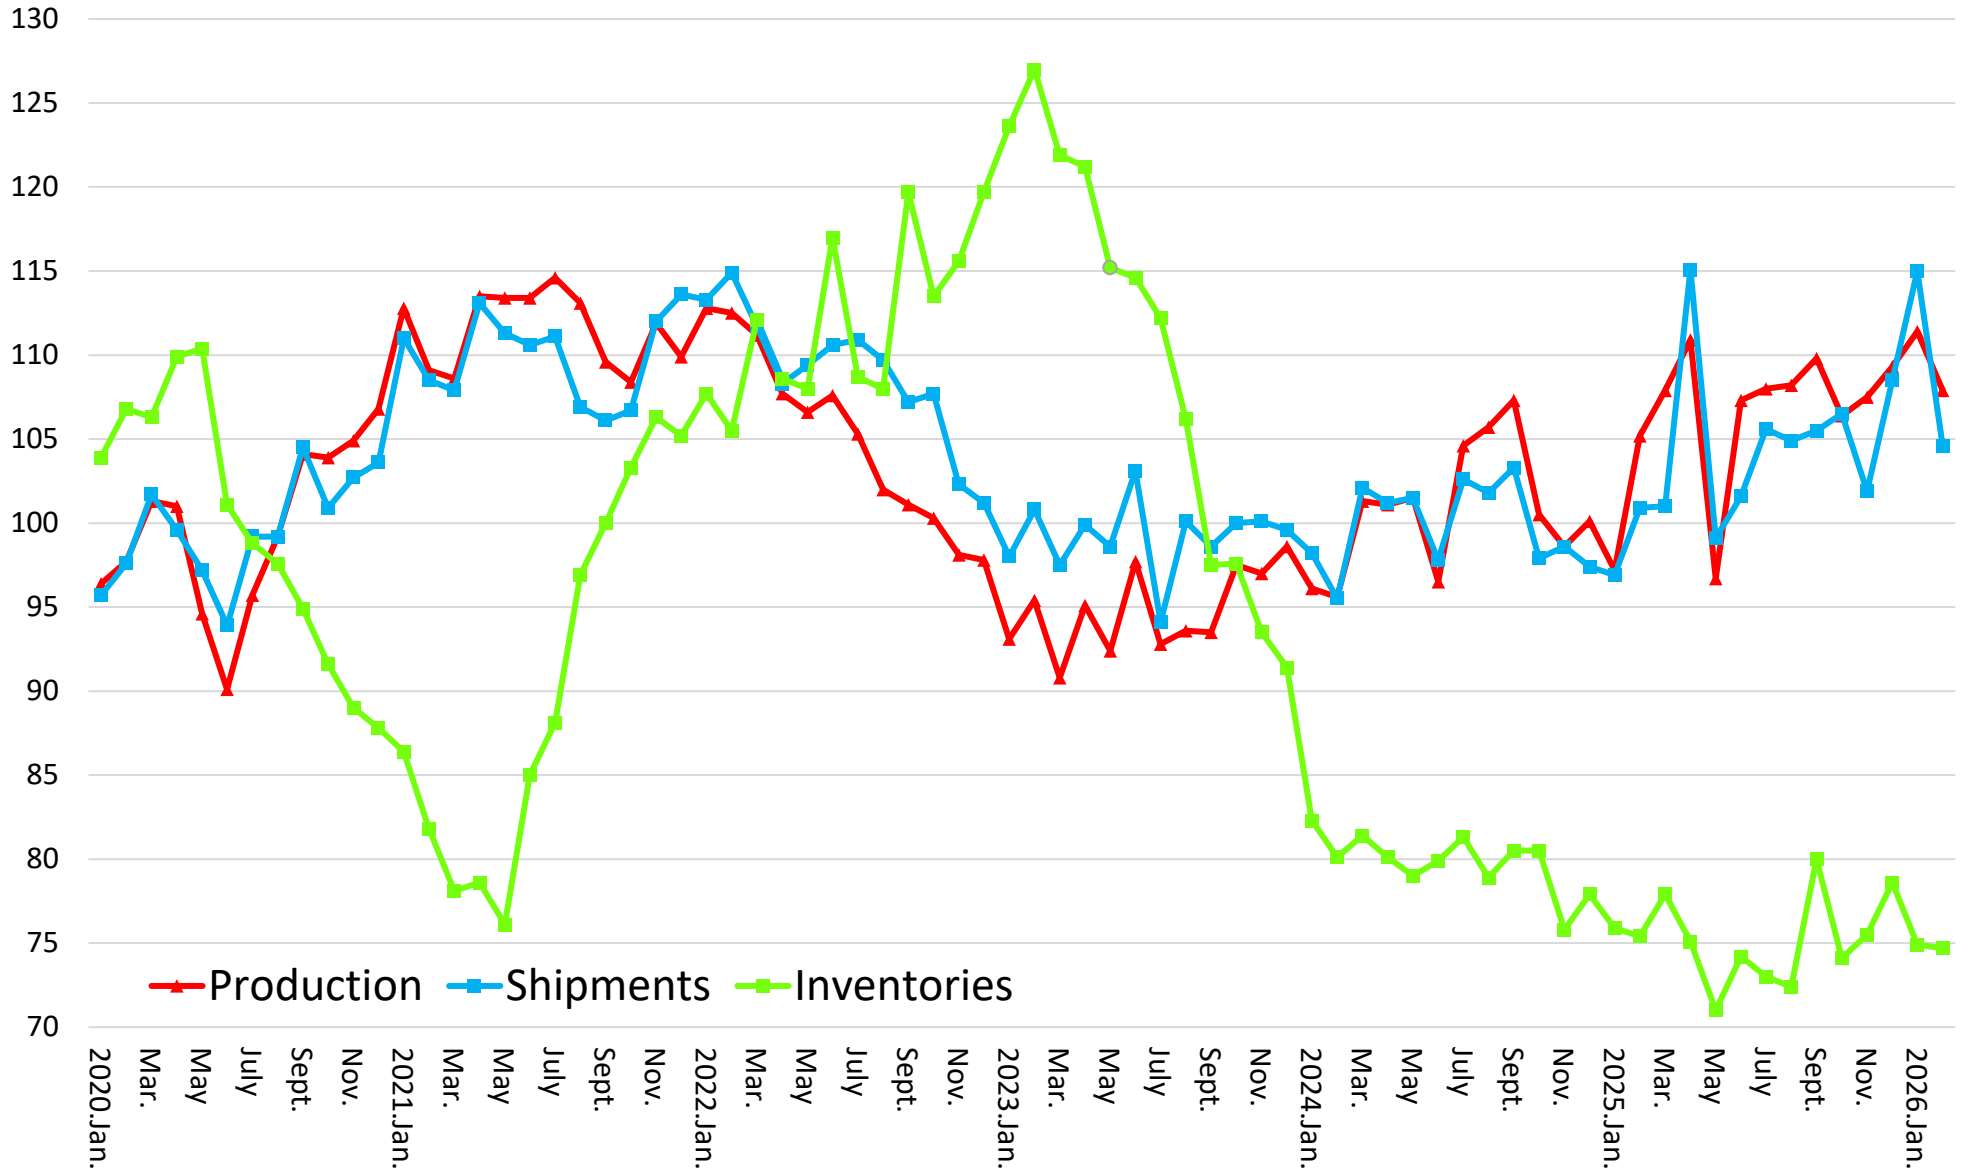

Production/Shipping/Inventory Index (Manufacturing)

(Source : Minister of Economy, Trade and Industry Indices of Industrial Production index,2020= 100)

Production/Shipping/Inventory Index (Chemicals excl. Medicine)

(Source : Minister of Economy, Trade and Industry Indices of Industrial Production index,2020= 100)

Production/Shipping/Inventory Index (Electronic parts and devices)

(Source : Minister of Economy, Trade and Industry Indices of Industrial Production index,2020= 100)

Production/Shipping/Inventory Index (Transport equipment)

(Source : Minister of Economy, Trade and Industry Indices of Industrial Production index,2020= 100)