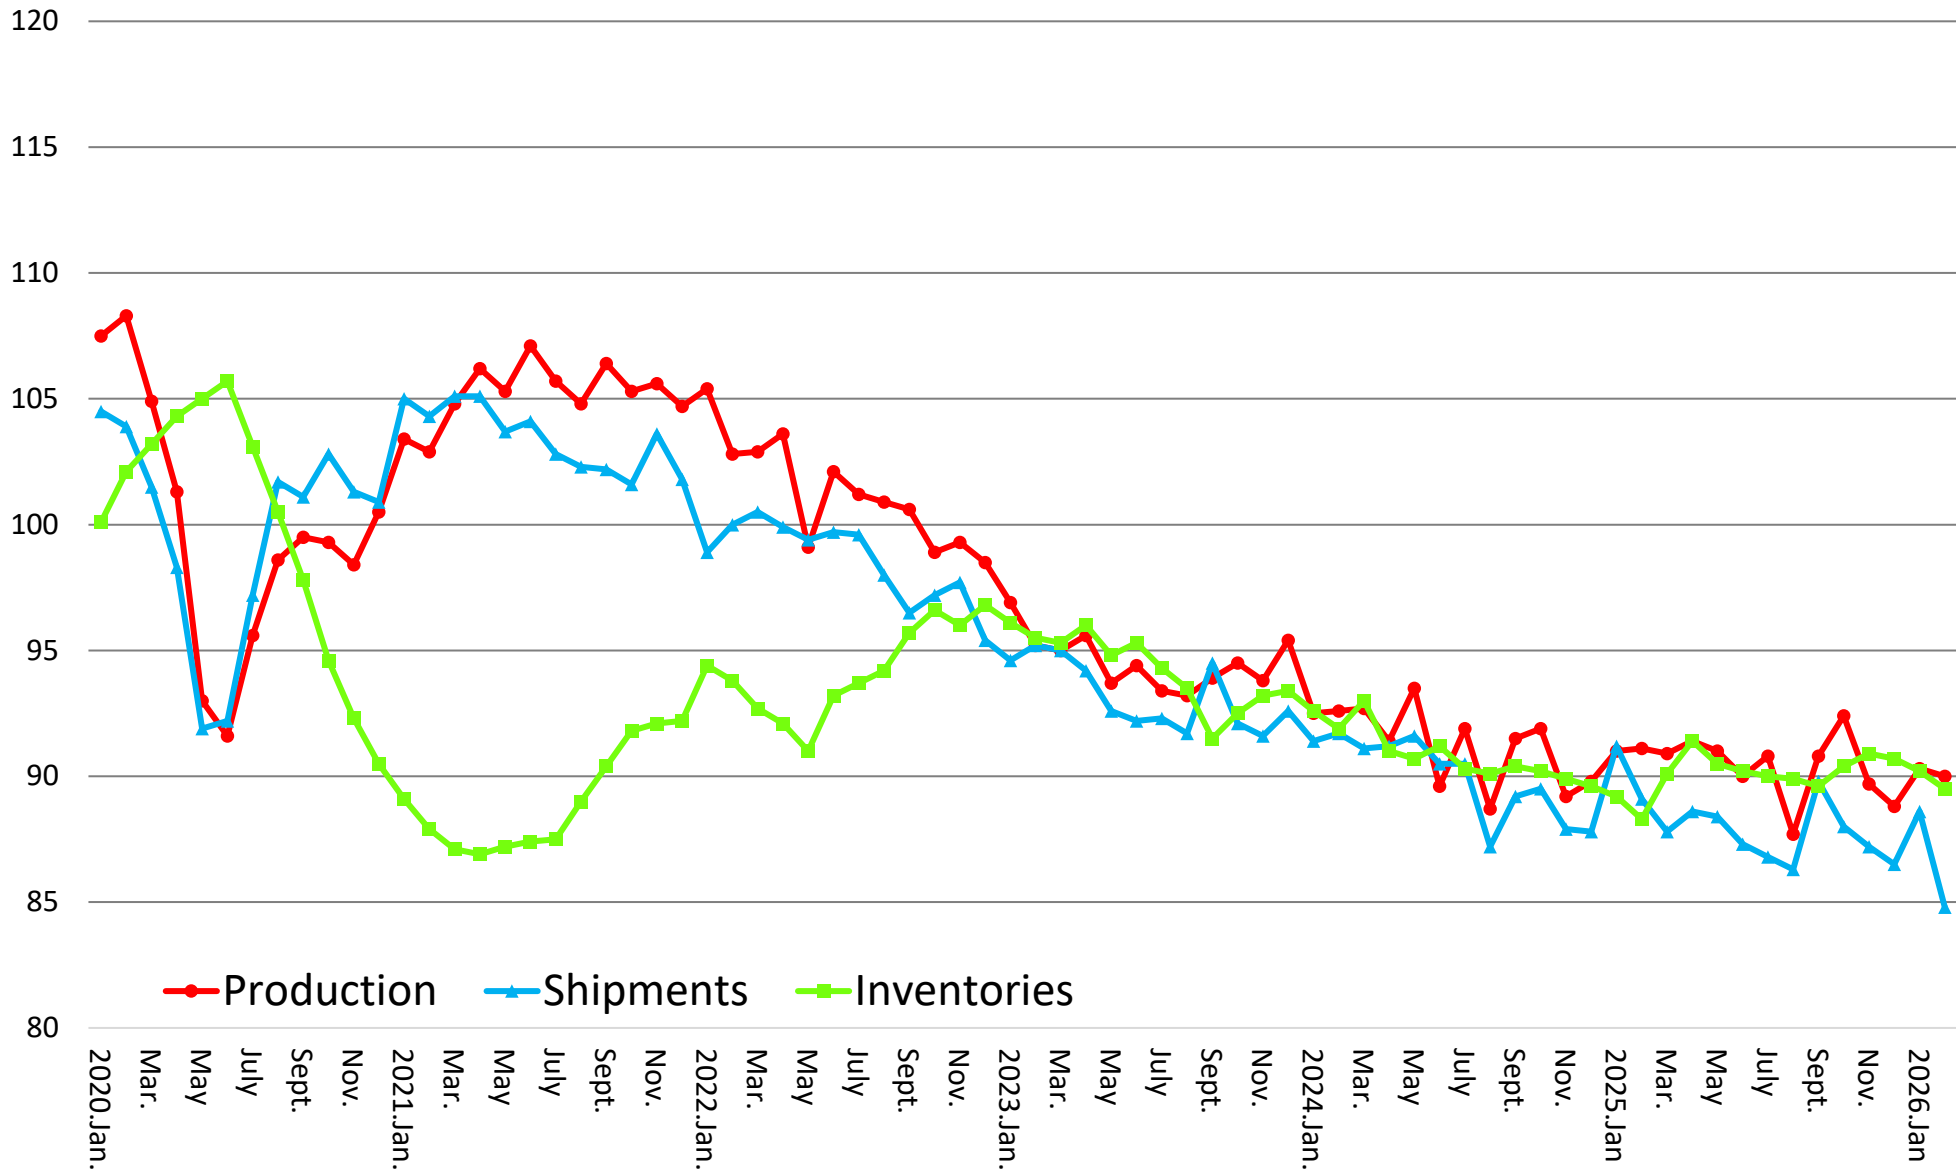

Production/Shipping/Inventory Index (Manufacturing)

(Source : Minister of Economy, Trade and Industry Indices of Industrial Production index,2020= 100)

Production/Shipping/Inventory Index (Chemicals excl. Medicine)

(Source : Minister of Economy, Trade and Industry Indices of Industrial Production index,2020= 100)

Production/Shipping/Inventory Index (Electronic parts and devices)

(Source : Minister of Economy, Trade and Industry Indices of Industrial Production index,2020= 100)

Production/Shipping/Inventory Index (Transport equipment)

(Source : Minister of Economy, Trade and Industry Indices of Industrial Production index,2020= 100)