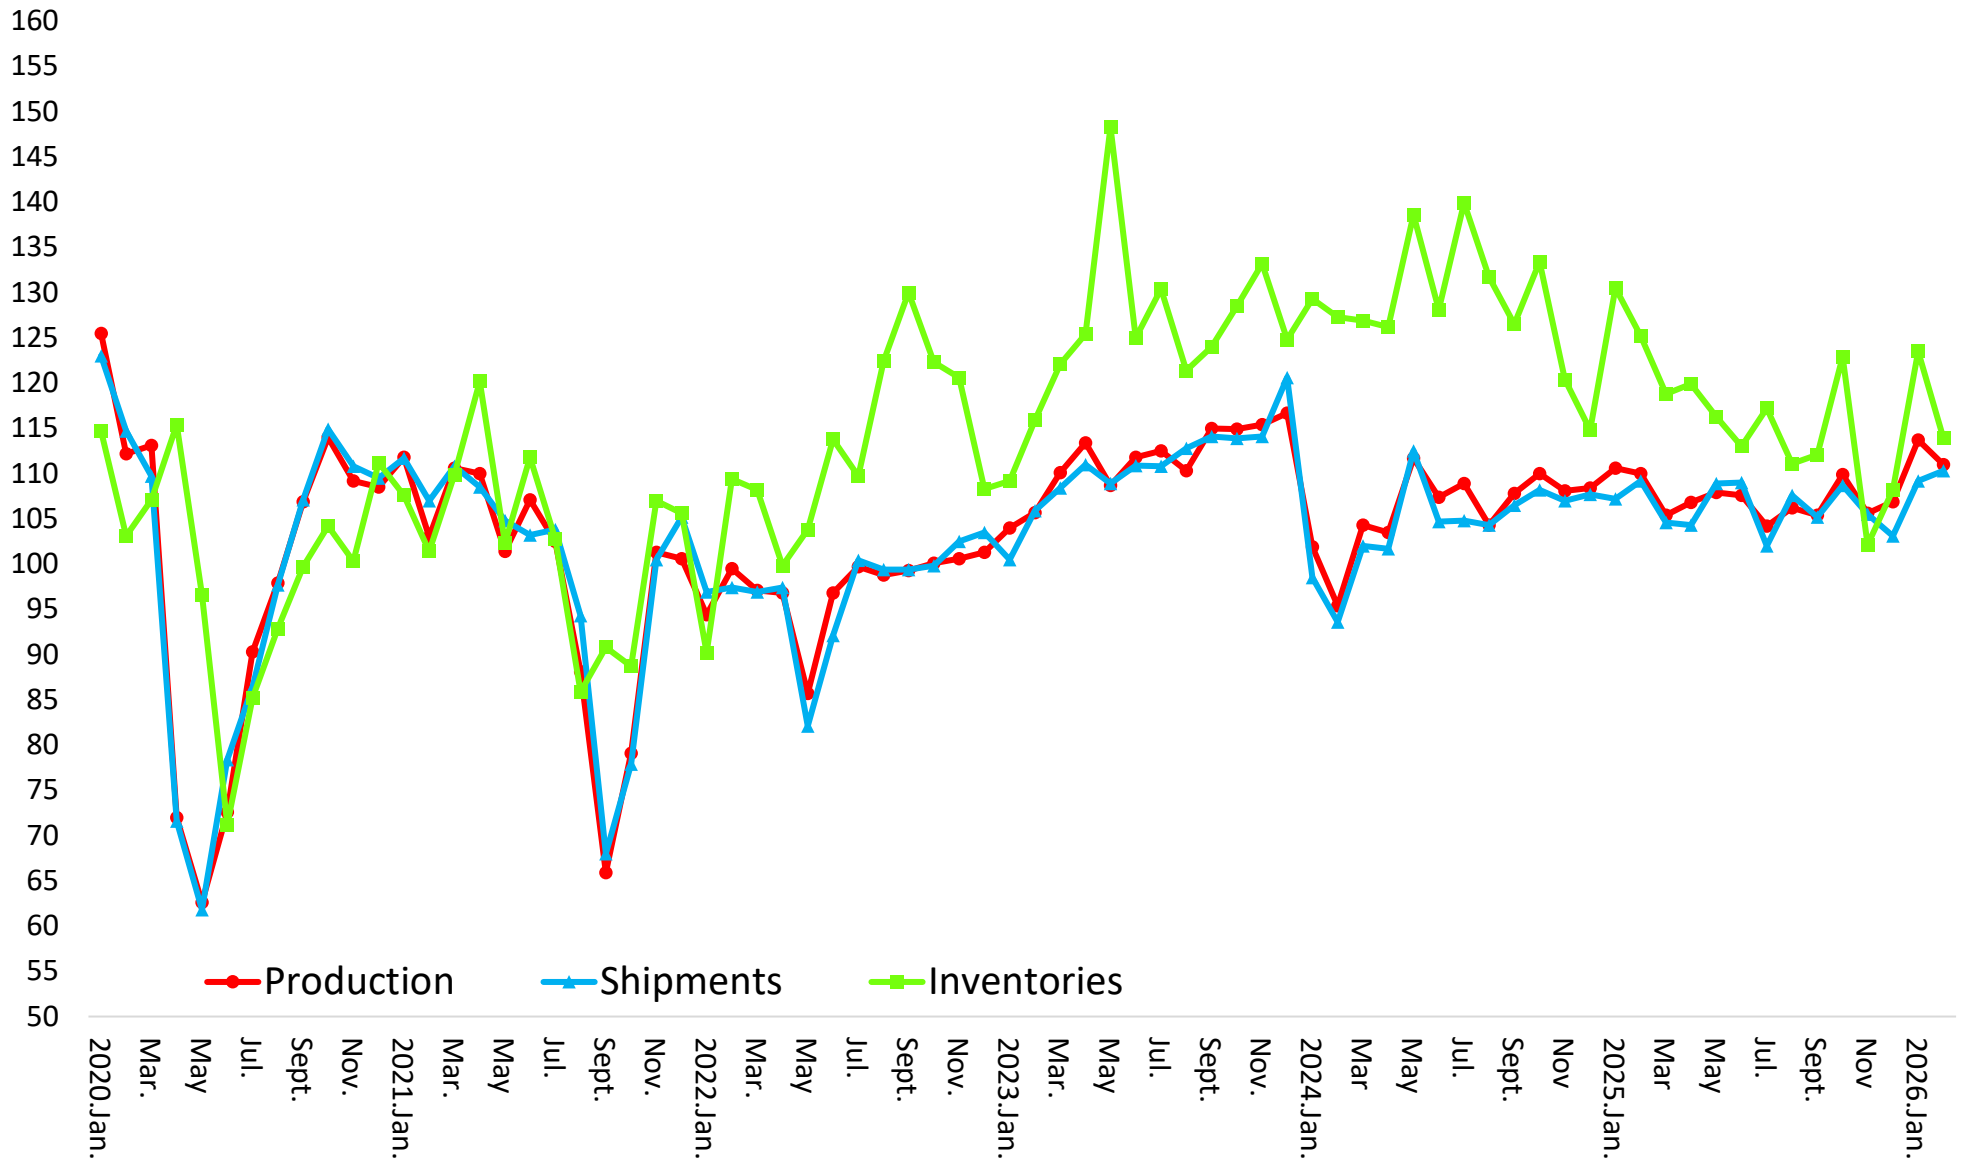

Production/Shipping/Inventory Index (Manufacturing)

(Source : Minister of Economy, Trade and Industry Indices of Industrial Production index,2020= 100)

Production/Shipping/Inventory Index (Chemicals excl. Medicine)

(Source : Minister of Economy, Trade and Industry Indices of Industrial Production index,2020= 100)

Production/Shipping/Inventory Index (Electronic parts and devices)

(Source : Minister of Economy, Trade and Industry Indices of Industrial Production index,2020= 100)

Production/Shipping/Inventory Index (Transport equipment)

(Source : Minister of Economy, Trade and Industry Indices of Industrial Production index,2020= 100)